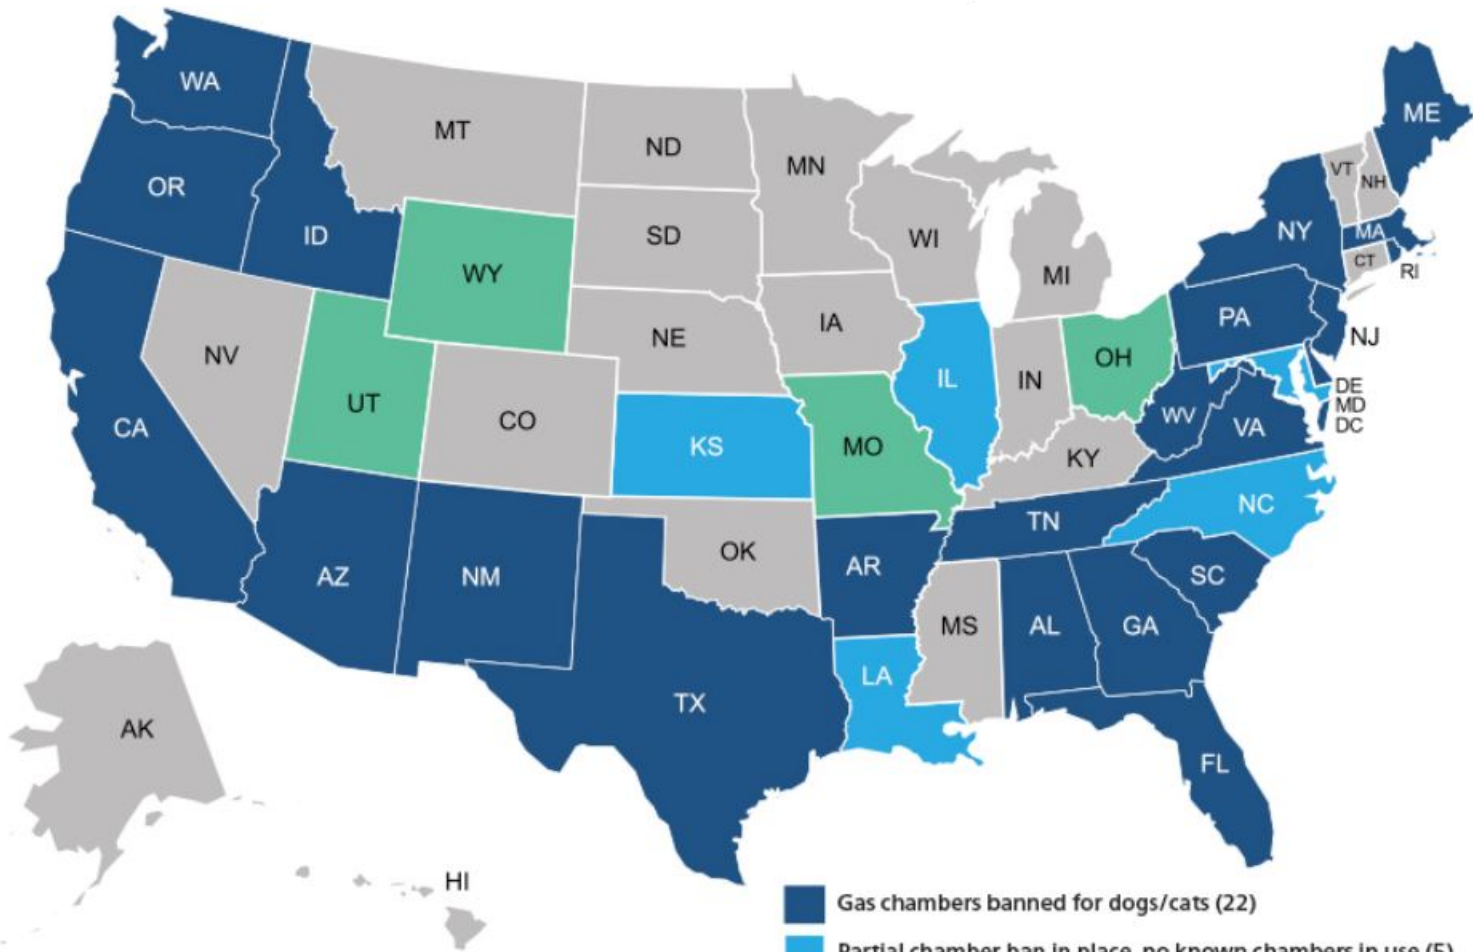

# Gas Chambers Current Landscape

Based on best available information, July 2016

-  Gas chambers banned for dogs/cats (22)
-  Partial chamber ban in place, no known chambers in use (5)
-  No formal gas chamber ban, but no indications of use (19)
-  No ban; gas chamber use confirmed or suspected (4)

Total number of states with active chambers: 4

THE HUMANE SOCIETY  
OF THE UNITED STATES